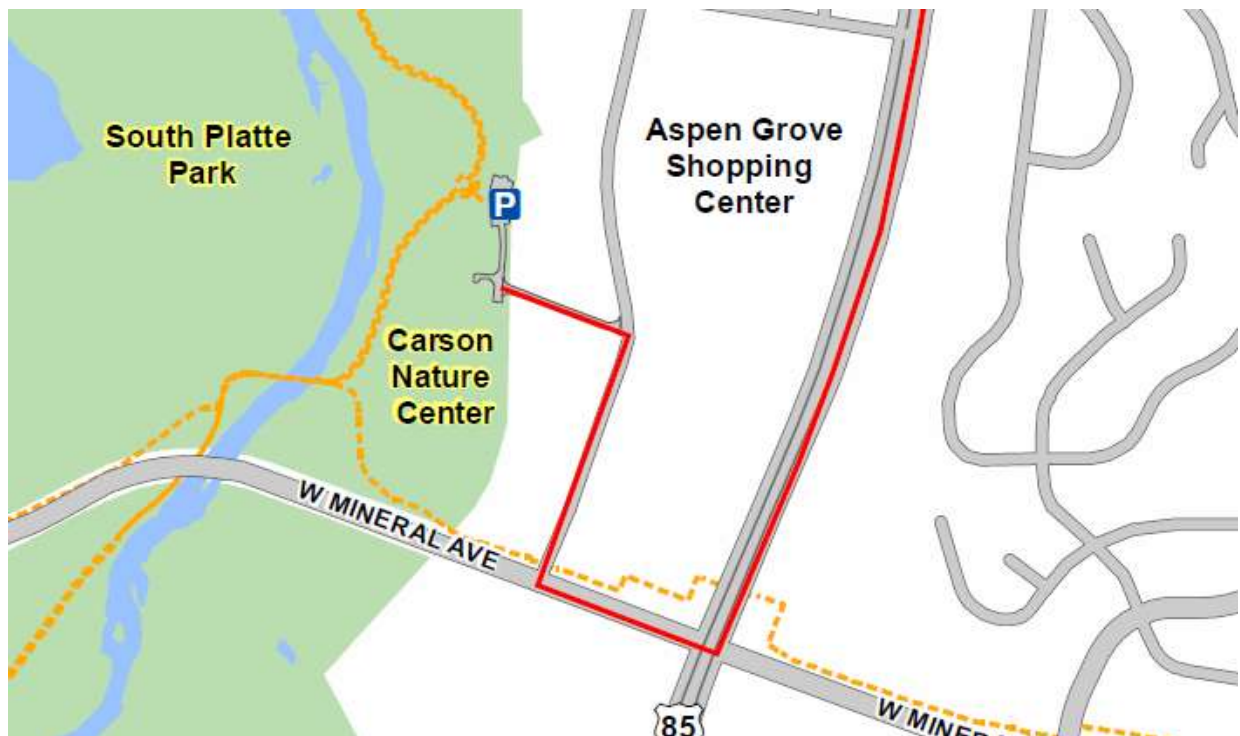

## South Platte Park RTD Alternative Parking

The RTD/Light Rail parking lot (to the east of South Platte Park) is open to South Platte Park users on weekends and **free** for up to 24 hours to vehicles registered in the RTD geographic District.

See [Parking at Park-n-Rides](#) on the RTD website for proper registration of all vehicles parking in this lot.

Thank you and enjoy our beautiful park all seasons of the year.

### **SOUTH PLATTE PARK/CARSON NATURE CENTER**

(north of Mineral, west of Santa Fe)

3000 W Carson Drive

Littleton, CO 80120

303-730-1022